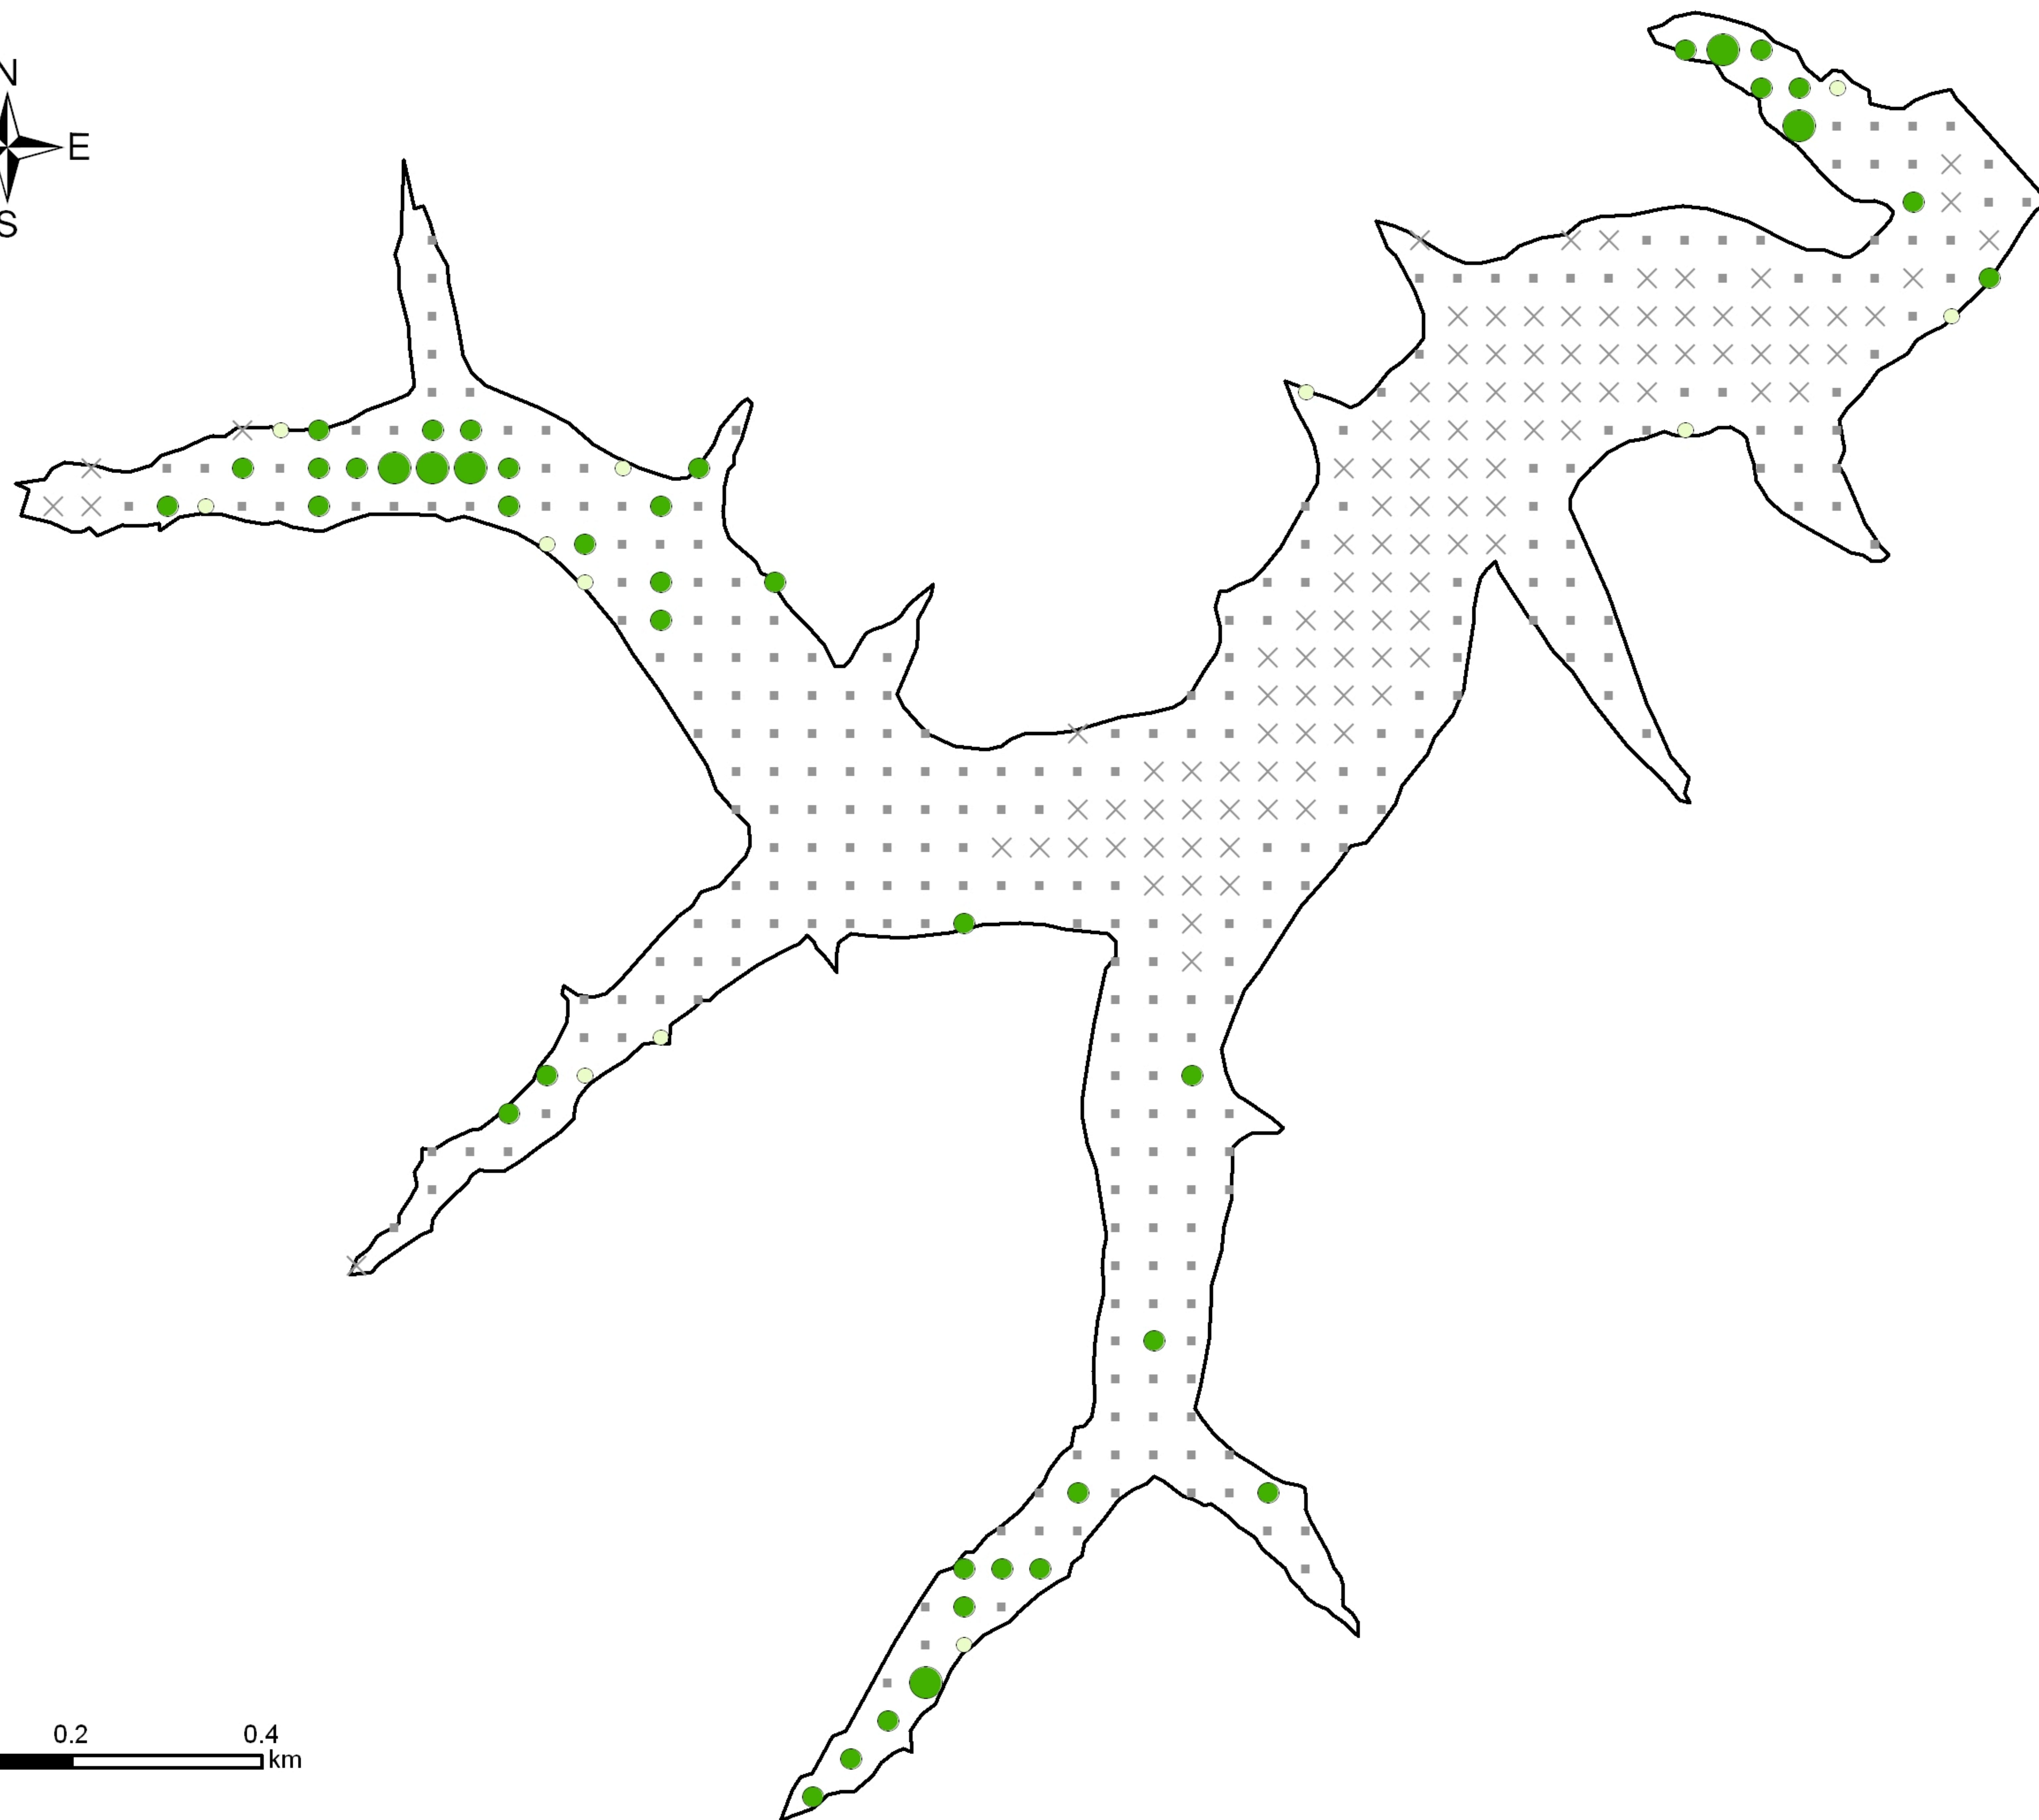

# Dutch Hollow Lake - Sauk County

## September 12, 2011

**Eurasian Water Milfoil**  
**Rake Fullness Rating**

- Visual
- 1
- 2
- 3
- Not Sampled
- NO EWM

**Illustration of Rake Fullness Rating**

- 1
- 2
- 3

<http://dnr.wi.gov>